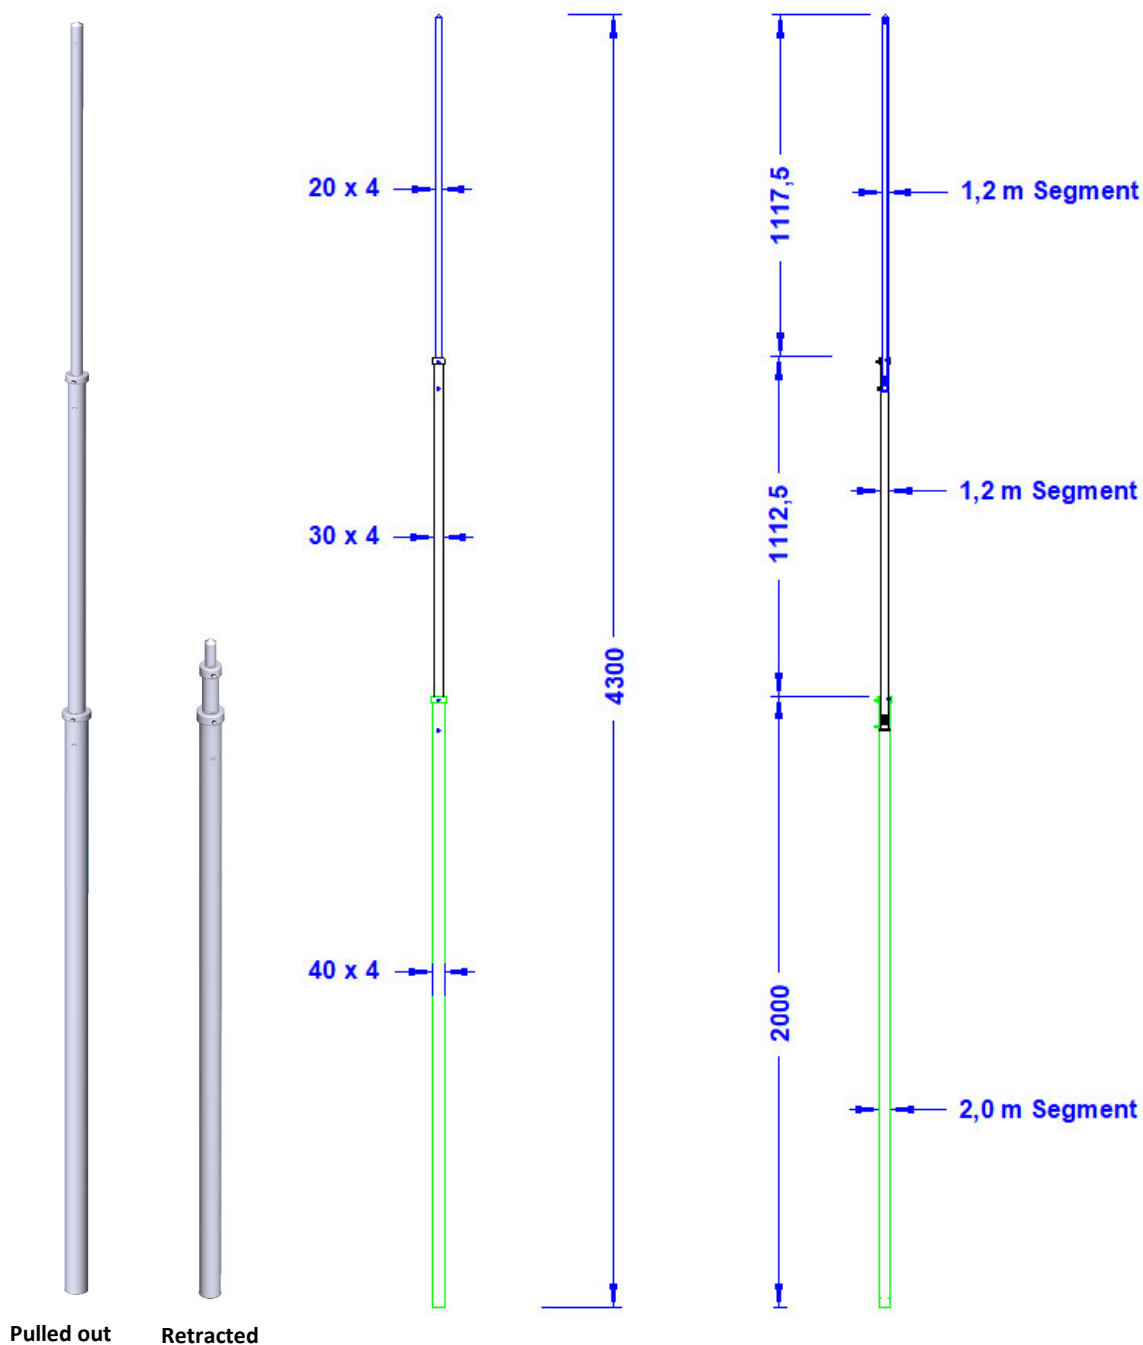

<b>Specification</b>	Telescope-mast 4,3m height. Transport-length 2,3m. $\varnothing$ lower tube 40mm. 40mm. Aluminium. Weight: 4,2 kg
<b>Article No.</b>	<b>84 10 06</b>

Customs tariff No.: 85389099
---------------------------------

Description	$\varnothing$	Material	Lenght	Remarks
Mast tip	20mm	Aluminium tube	1,12m	The Telescop-mast has a transport-lenght of 2,3m. It can be assembled within a few seconds with the enclosed hex key.
Mast main tube 02	30mm	Aluminium tube	1,21m	
Mast main tube 01	40mm	Aluminium tube	2,00 m	
Screw fitting (all stainless steel)	4 x Imbus DIN913M8X8; 2 x Imbus DIN913M8x16			